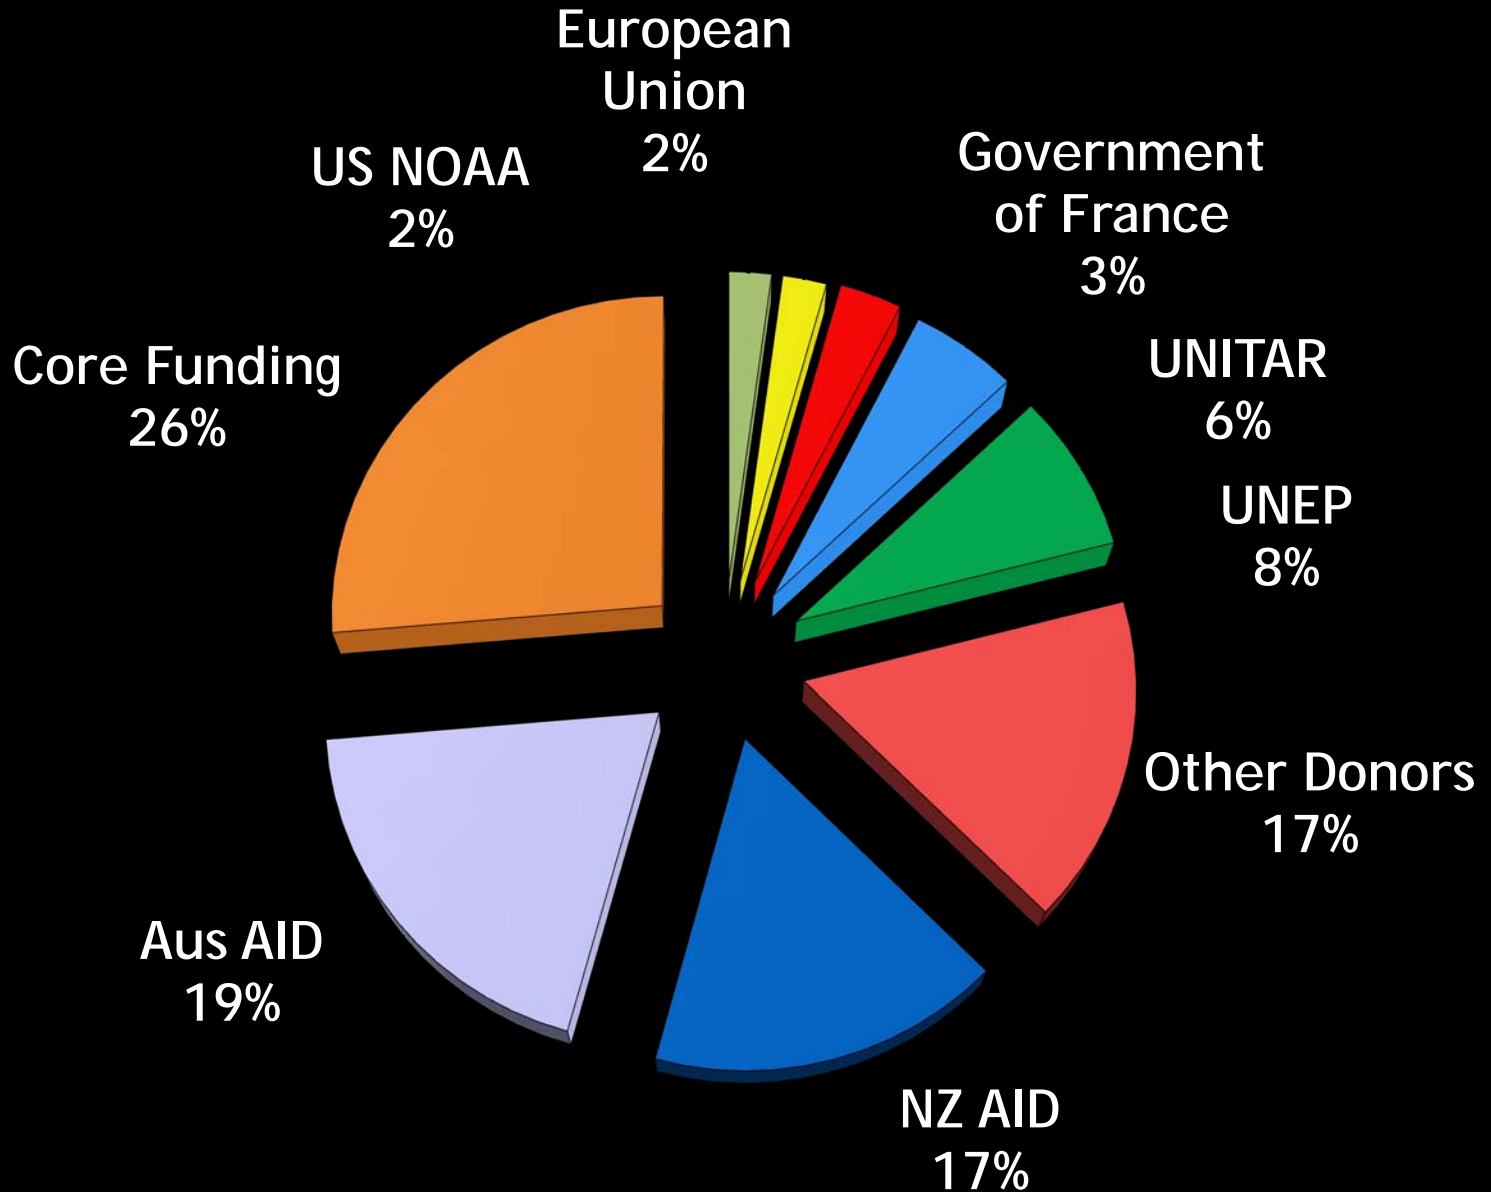

Secretariat of the
Pacific Regional
Environment
Programme

2008 Performance Monitoring & Evaluation Report: combined programmes summary

Graphs presented to 20 SPREP / PROE
Apia, 16-20 November 2009

Combined Regional and National Activities by Thematic Areas

Regional & National Activities by Country

Donor Funding 2008

DISBURSEMENTS BY MEMBER PICTs FOR THE YEAR ENDED 31 DECEMBER 2008 (USD)