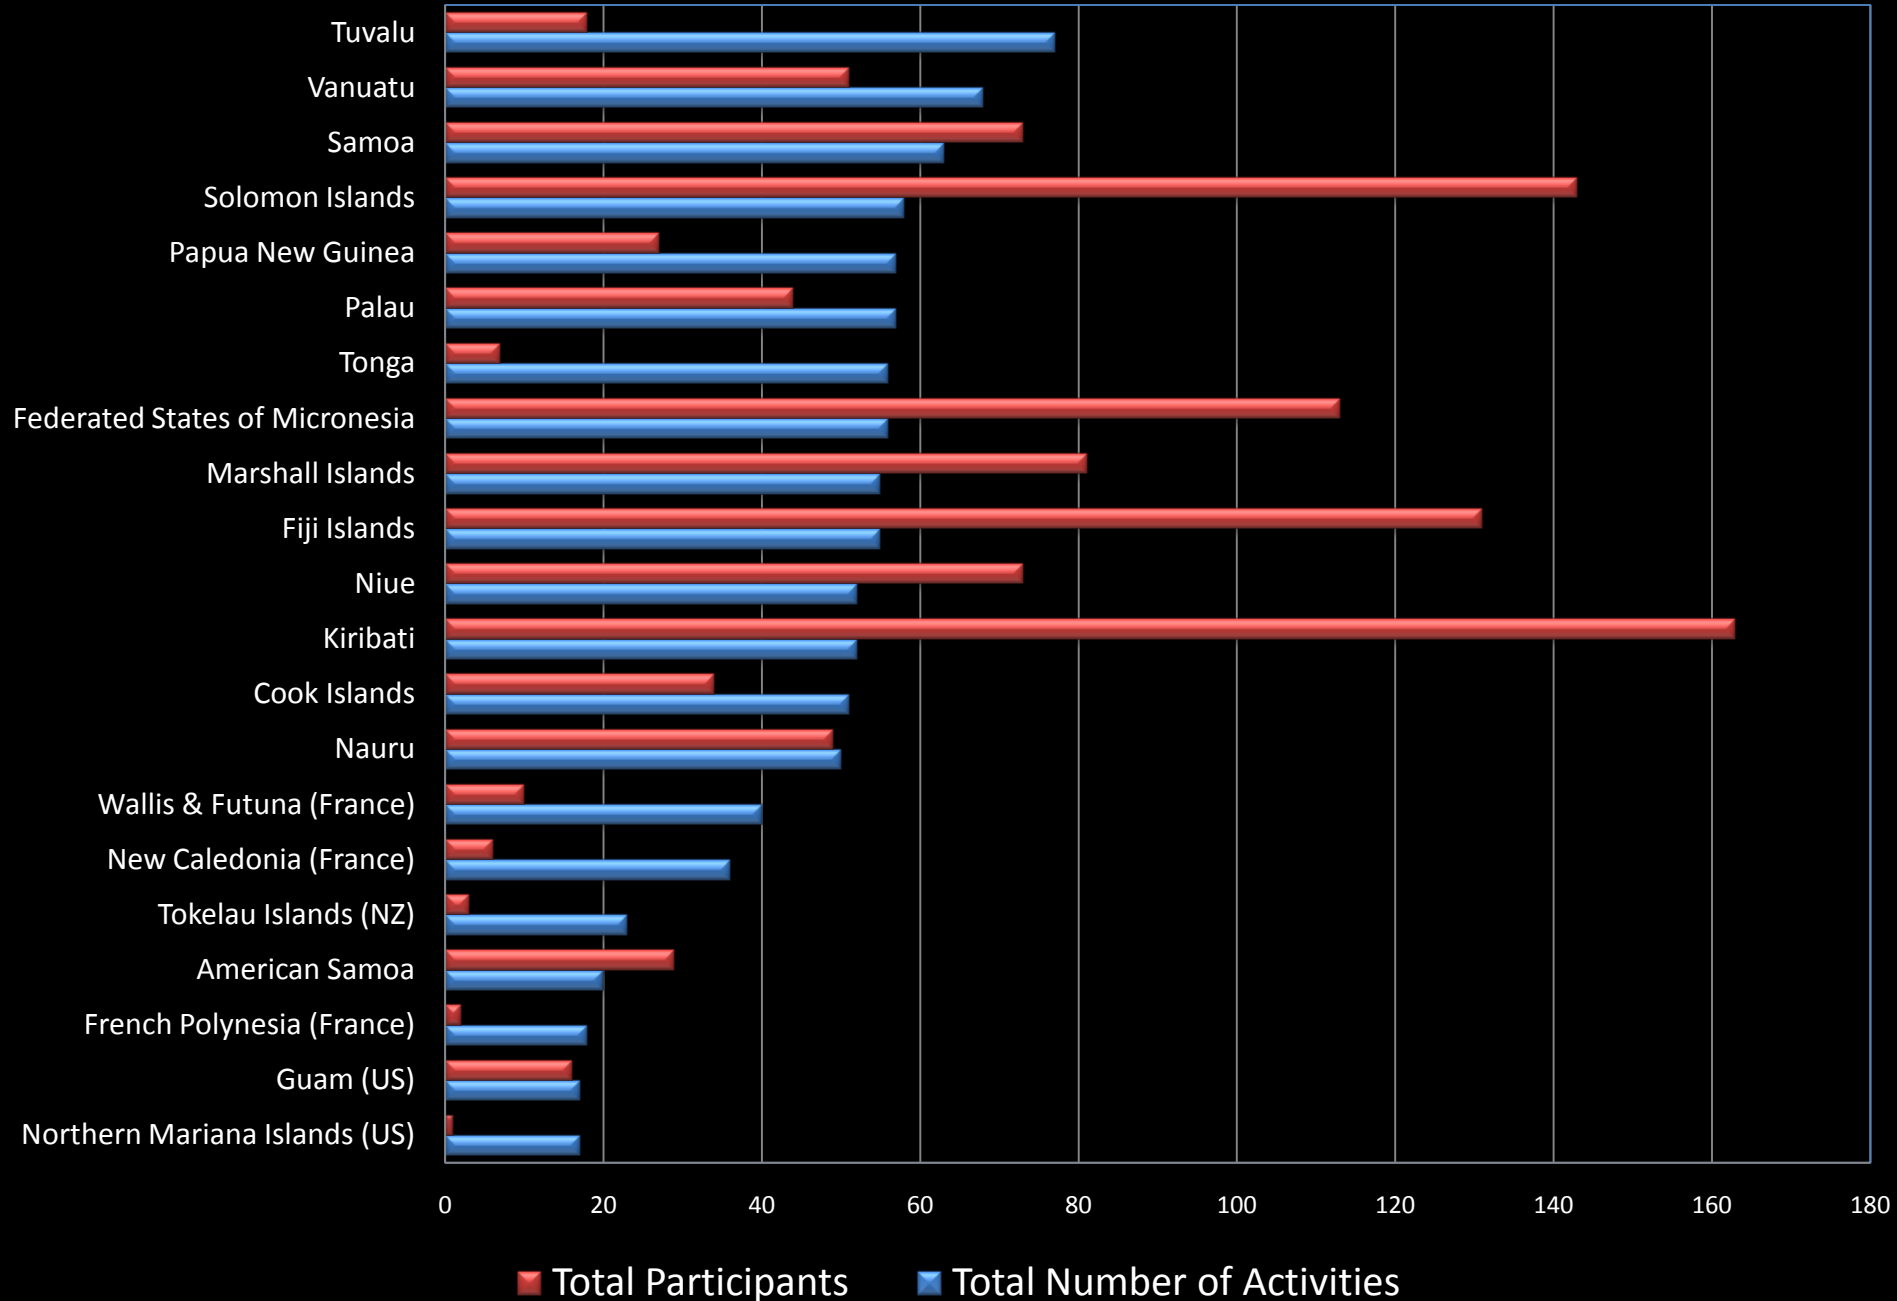

Secretariat of the
Pacific Regional
Environment
Programme

2008 Performance Monitoring & Evaluation Report: combined programmes summary

Graphs presented to 20 SPREP / PROE
Apia, 16-20 November 2009

Combined Regional and National Activities by Thematic Areas

Regional & National Activities by Country

Donor Funding 2008

DISBURSEMENTS BY MEMBER PICTs FOR THE YEAR ENDED 31 DECEMBER 2008 (USD)