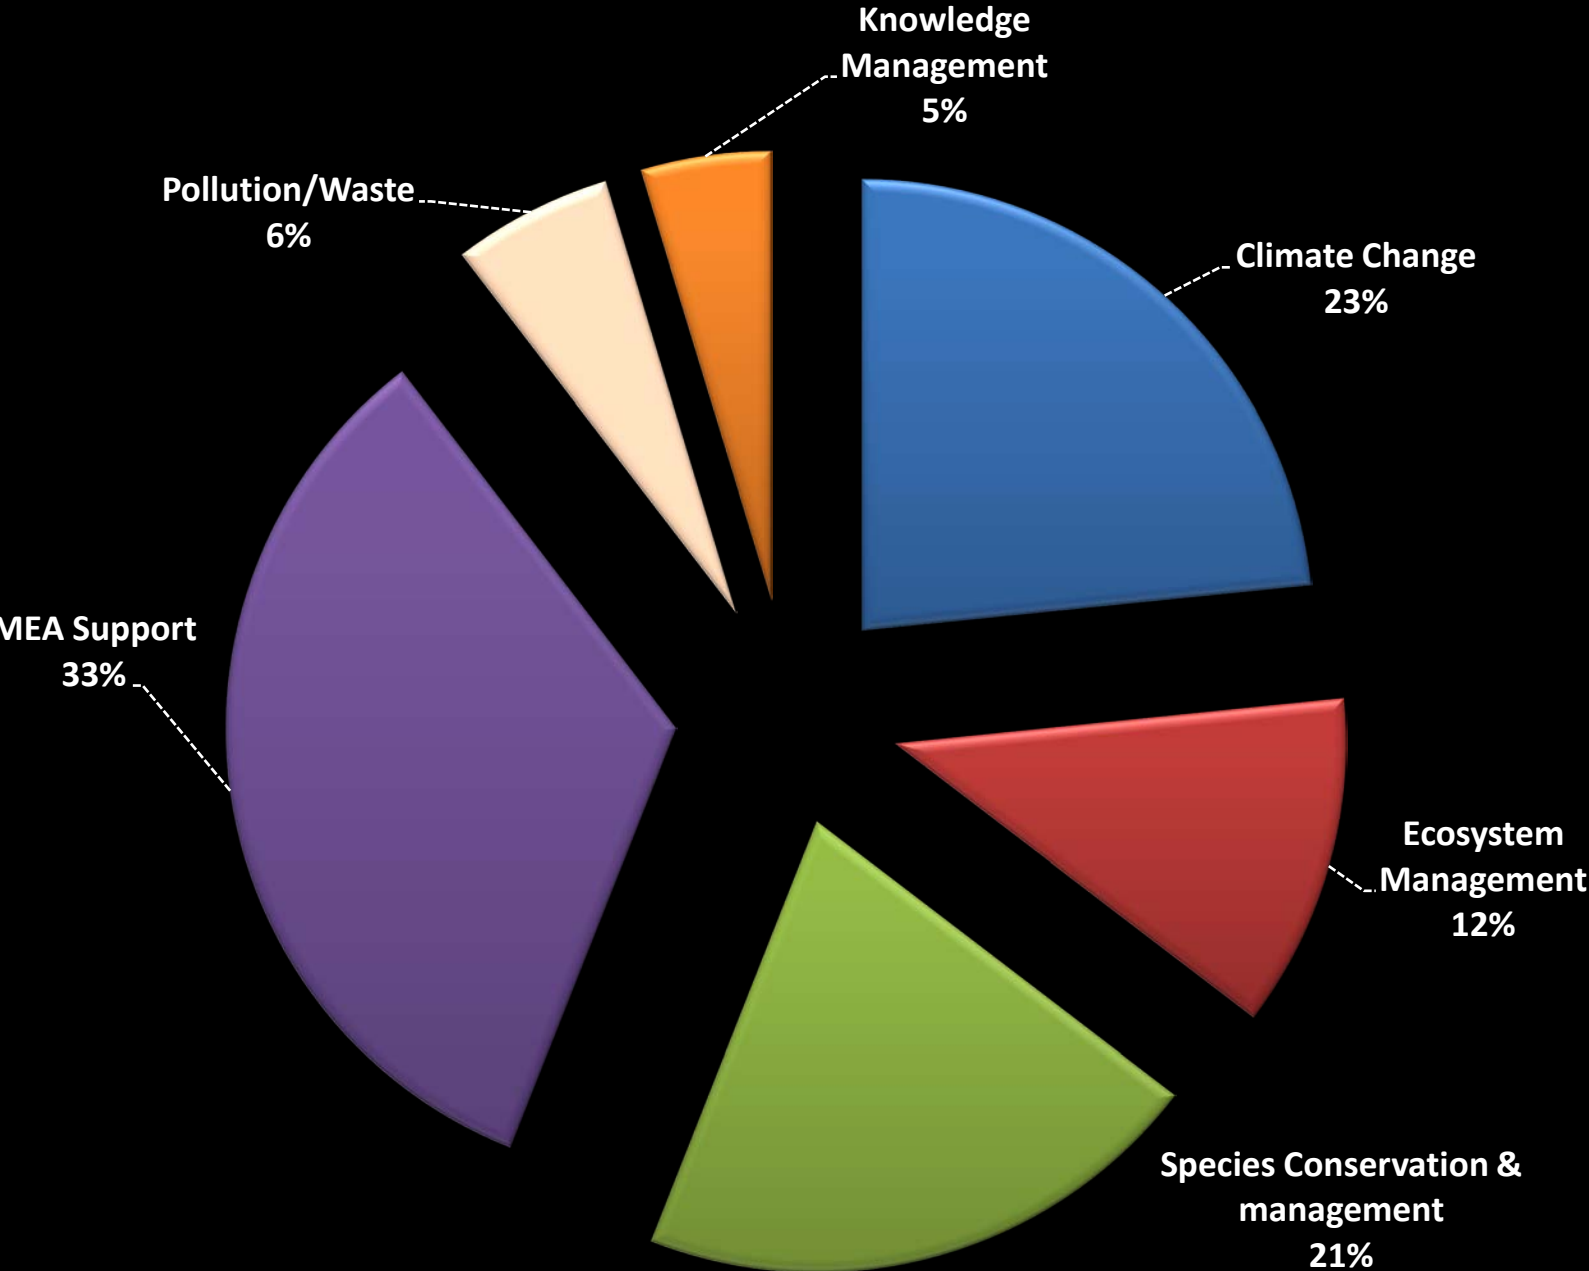

Secretariat of the
Pacific Regional
Environment
Programme

2008 Performance Monitoring & Evaluation Report: combined programmes summary

Graphs presented to 20 SPREP / PROE
Apia, 16-20 November 2009

Combined Regional and National Activities by Thematic Areas

Regional & National Activities by Country

Donor Funding 2008

DISBURSEMENTS BY MEMBER PICTs FOR THE YEAR ENDED 31 DECEMBER 2008 (USD)